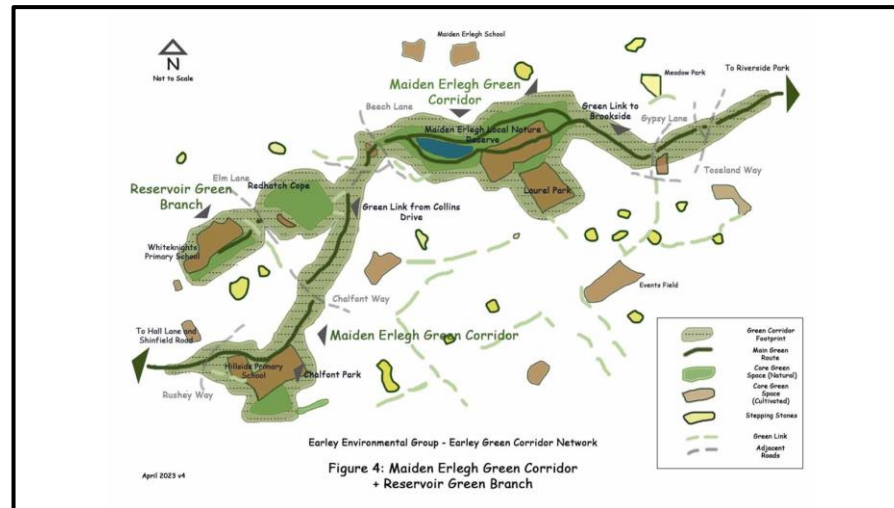

EEG Activities

- Programme of Monthly Events
 - Talks, walks and events
 - Joint events with ETC
- EEG Newsletter – 3 editions a year
- EEG Calendar – 5 editions so far
- Working with Young People
- Planning Issues
 - Protecting Local Environment
 - Reducing Adverse Impact of Development

EEG Major Initiatives

- **Special Projects**

- White Letter Hairstreak Project
- Photo Exhibition at St Nicolas Church
- Lower Earley Local Nature Reserve
- Earley Green Corridor Network
- Berks Local Nature Recovery Strategy